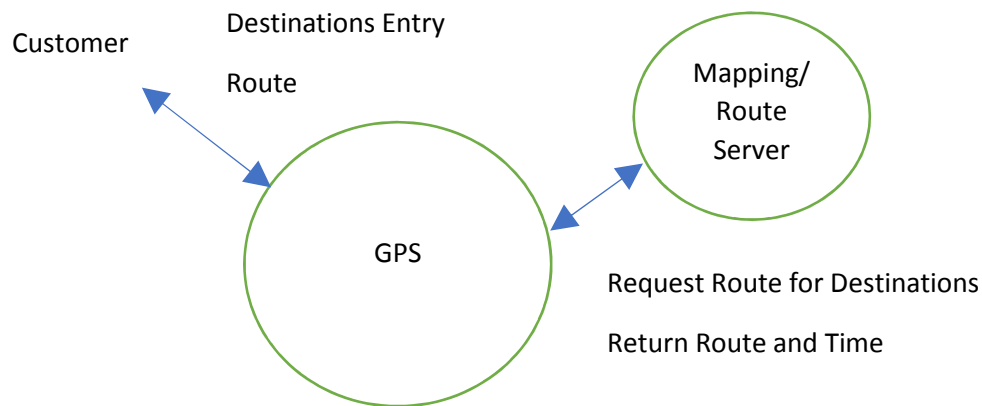

ATDD/BDD Try It Out

Context

Ken Pugh

kenpugh.com

GPS:

Errand Mapper Feature:

As a driver, I want to find the quickest route between a set of destinations

As a driver, I want to store that set of destinations so that I can retrieve it later

As a driver, I want to have the quickest route include determination of when the destinations are open

ATM:

As a customer, I want to get my money out as quickly as possible without having to use a PIN

As a customer, I want to ensure that only I can get my money out even if my PIN is divulged