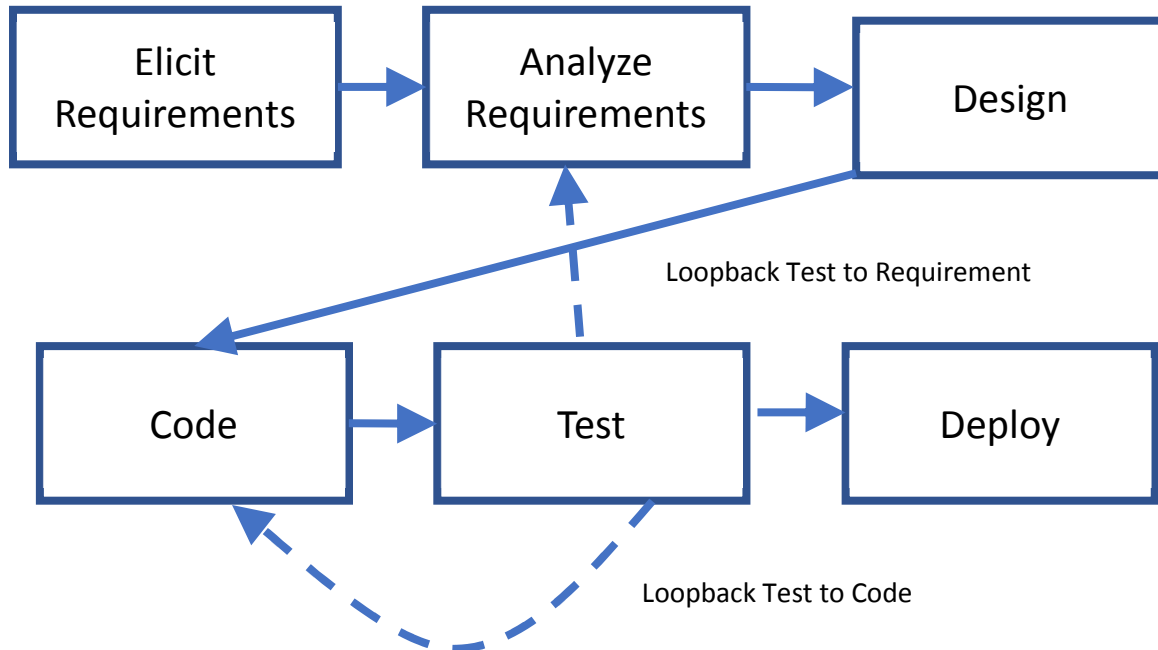

ATDD/BDD Try It Out Value Stream Map

Ken Pugh
kenpugh.com

Here are some reports:

Loopback Test to Requirements: 15% of the stories

Loopback Test to Code: 80% of the stories